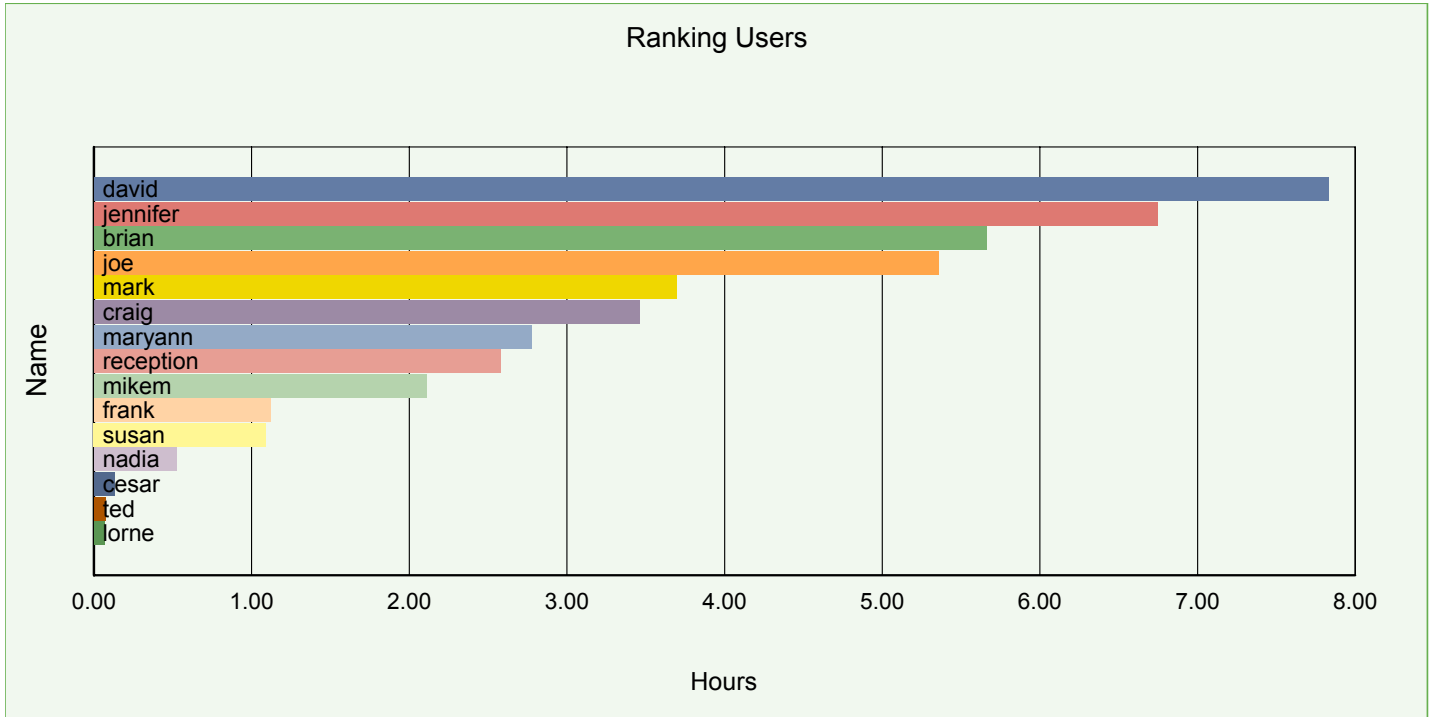

Time at Site per User

Printed Date: 12/02/2005 **Date Range:** All Dates (03/22/2005 - 03/27/2005) **N:** 5

Report Description: Estimate of the time each user has spent accessing specific web sites. A configurable Idle Time parameter determines the maximum amount of time a user is assessed for being on a web page. The top N sites are shown.

Name	Duration
david	
ar.atwola.com	2 hrs 44 min
www.cnn.com	0 hrs 42 min
us.f201.mail.yahoo.com	0 hrs 18 min
mbox.yahoo.com	0 hrs 17 min
windowsmedia.com	0 hrs 17 min
Total (all sites)	7 hrs 47 min
jennifer	
www.infuzer.com	1 hrs 50 min
dailynews.yahoo.com	0 hrs 41 min
us.f200.mail.yahoo.com	0 hrs 26 min
www.iwon.com	0 hrs 16 min
abcnews.go.com	0 hrs 16 min
Total (all sites)	6 hrs 40 min
brian	
www.msnbc.com	4 hrs 21 min
ads.msn.com	0 hrs 40 min
arc3.msn.com	0 hrs 09 min
nt.mortgage101.com	0 hrs 06 min
128.242.212.17	0 hrs 05 min
Total (all sites)	5 hrs 39 min
joe	